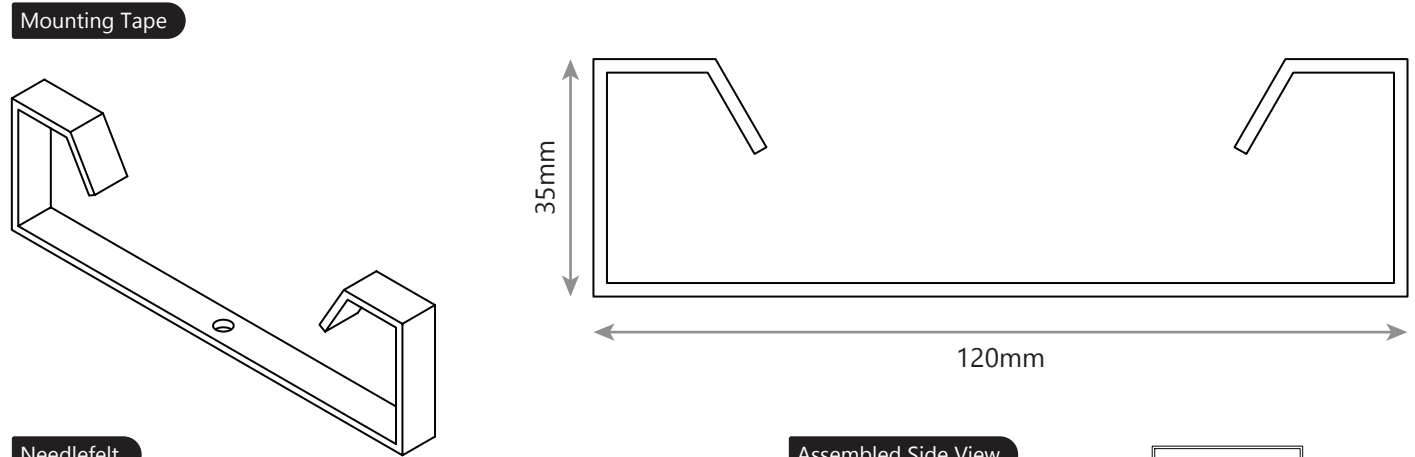

For You

Soft

Design protection - EU Design No. 987654321

Product: Soft

Jet black: KDE - BLK - 450
 Snow white: KDE - WHT - 450
 Ash grey: KDE - GRY - 450

Product Number:

Pebbles: KDE - PEB - 900
 Anthracite: KDE - ANT - 900
 Forest: KDE - GRE - 900
 Silver: KDE - SLV - 900