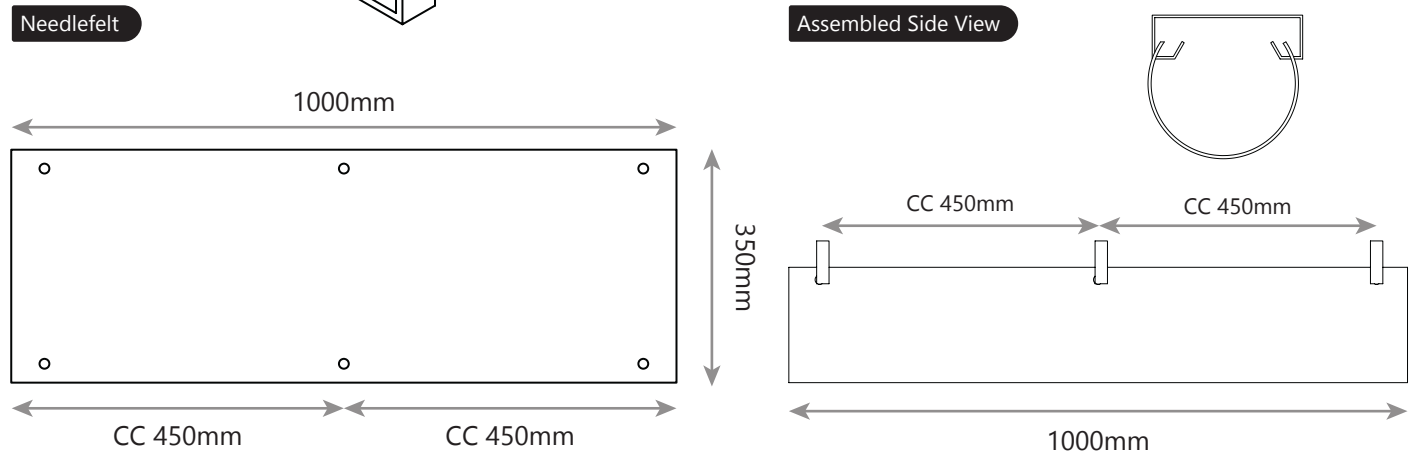

Technical data

MATERIAL	Needle felt	DIN61151
COMPOSITION	100% PP	
SURFACE STRUCTURE	Dilour	
USER CLASS	32	
BACKING	None-latex free	ISO 2424
NOISE REDUCTION	24dB	
PERMANENT ANTI-STATIC	≤2kV	ISO 6356
PRODIS GUT CERTIFICATE	943358A6	
FIRE CLASSIFICATION	Bfl-s1	EN 13501-1