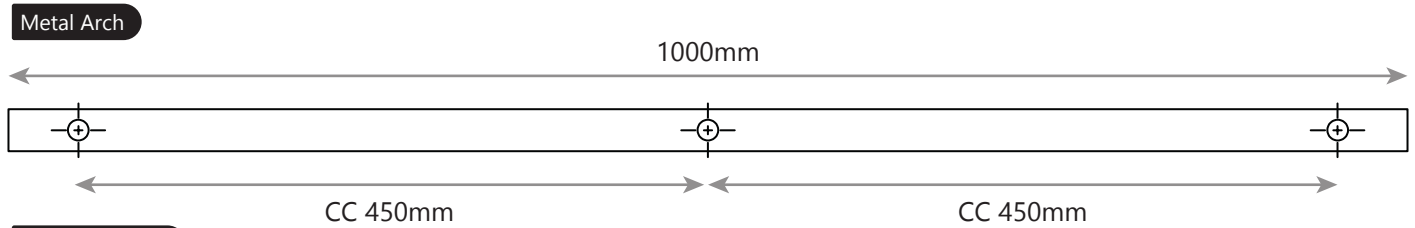

For You

Soft

Design protection - EU Design No. 987654321

Product: Soft

Jet black: KDE - BLK - 450
 Snow white: KDE - WHT - 450
 Ash grey: KDE - GRY - 450

Product Number:

Pebbles: KDE - PEB - 900
 Anthracite: KDE - ANT - 900
 Forest: KDE - GRE - 900
 Silver: KDE - SLV - 900