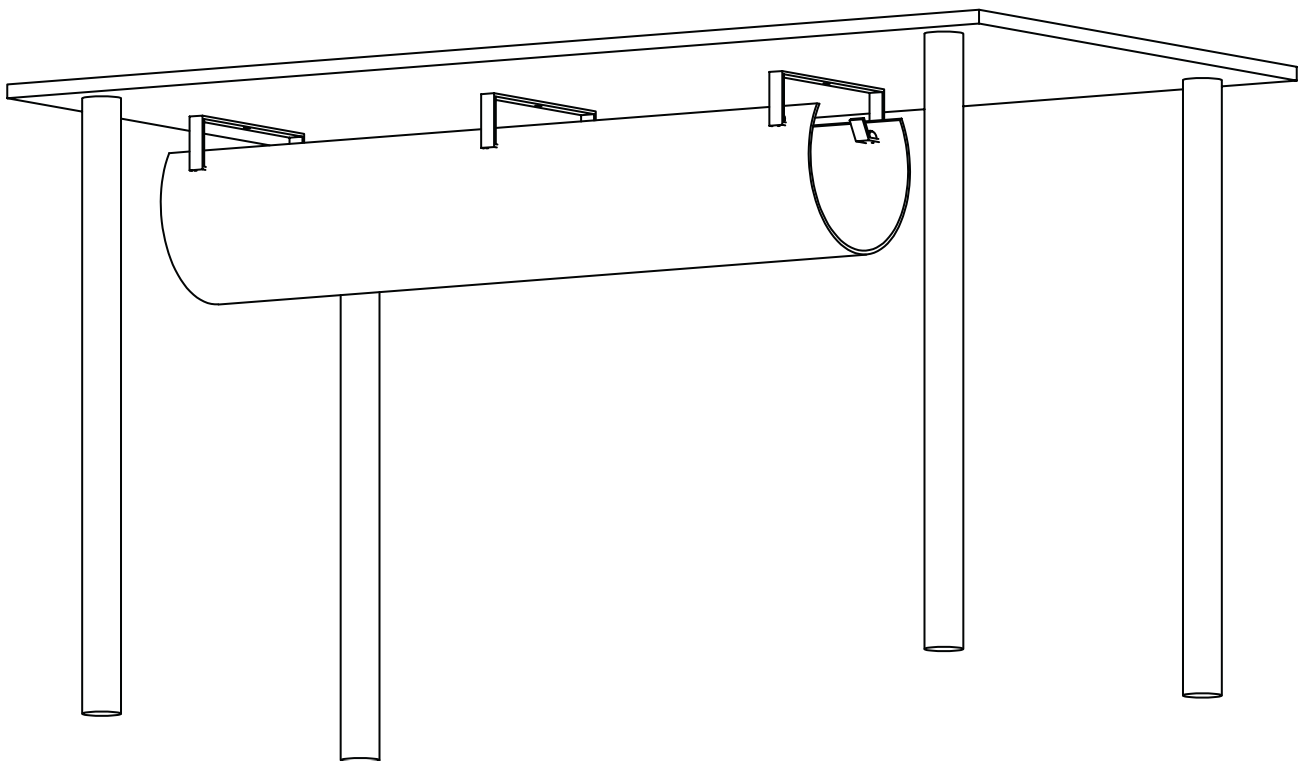

For You

Soft

Design protection - EU Design No. 987654321

Product: Soft

Jet black: KDE - BLK - 450
 Snow white: KDE - WHT - 450
 Ash grey: KDE - GRY - 450

Product Number:

Pebbles: KDE - PEB - 900
 Anthracite: KDE - ANT - 900
 Forest: KDE - GRE - 900
 Silver: KDE - SLV - 900